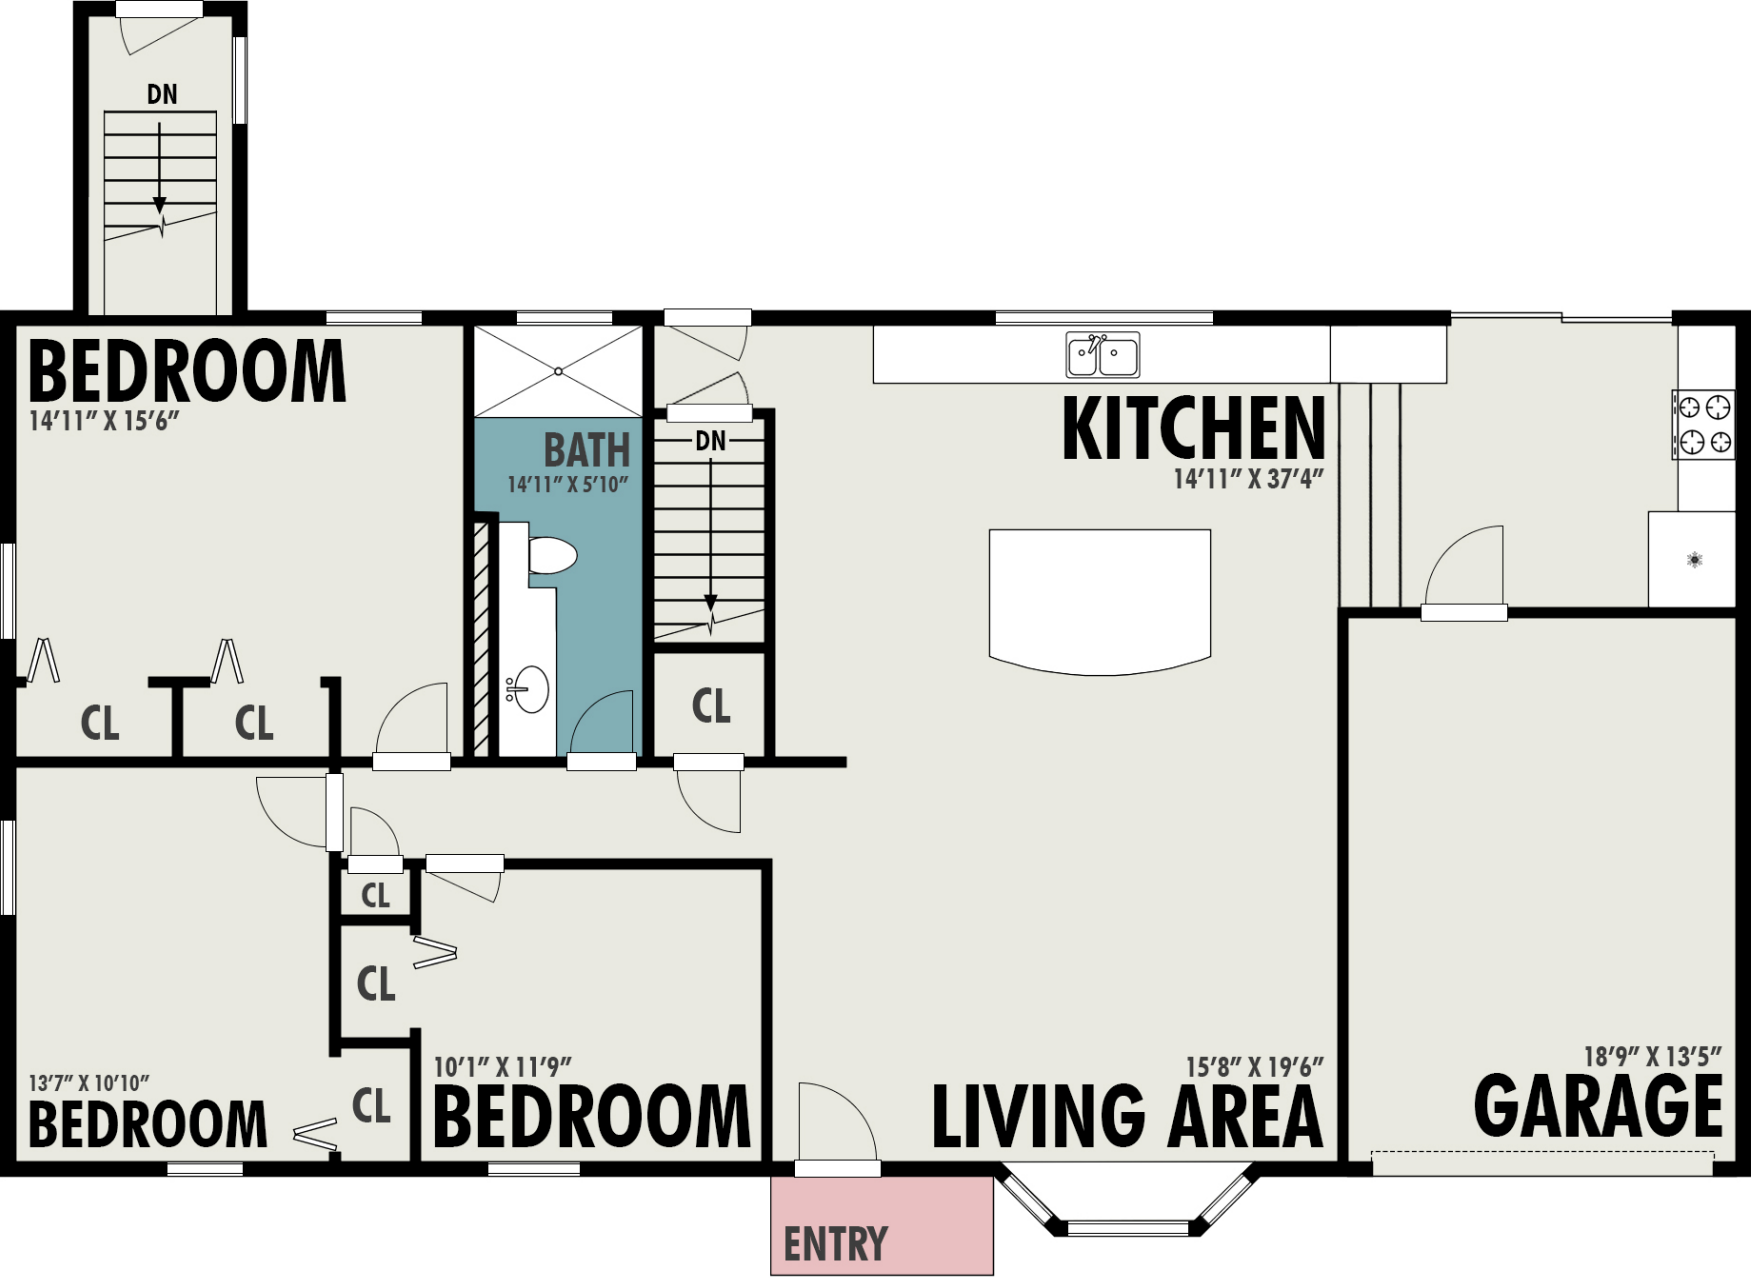

88 WALNUT ST - GROUND FLOOR

1514 SQ FT