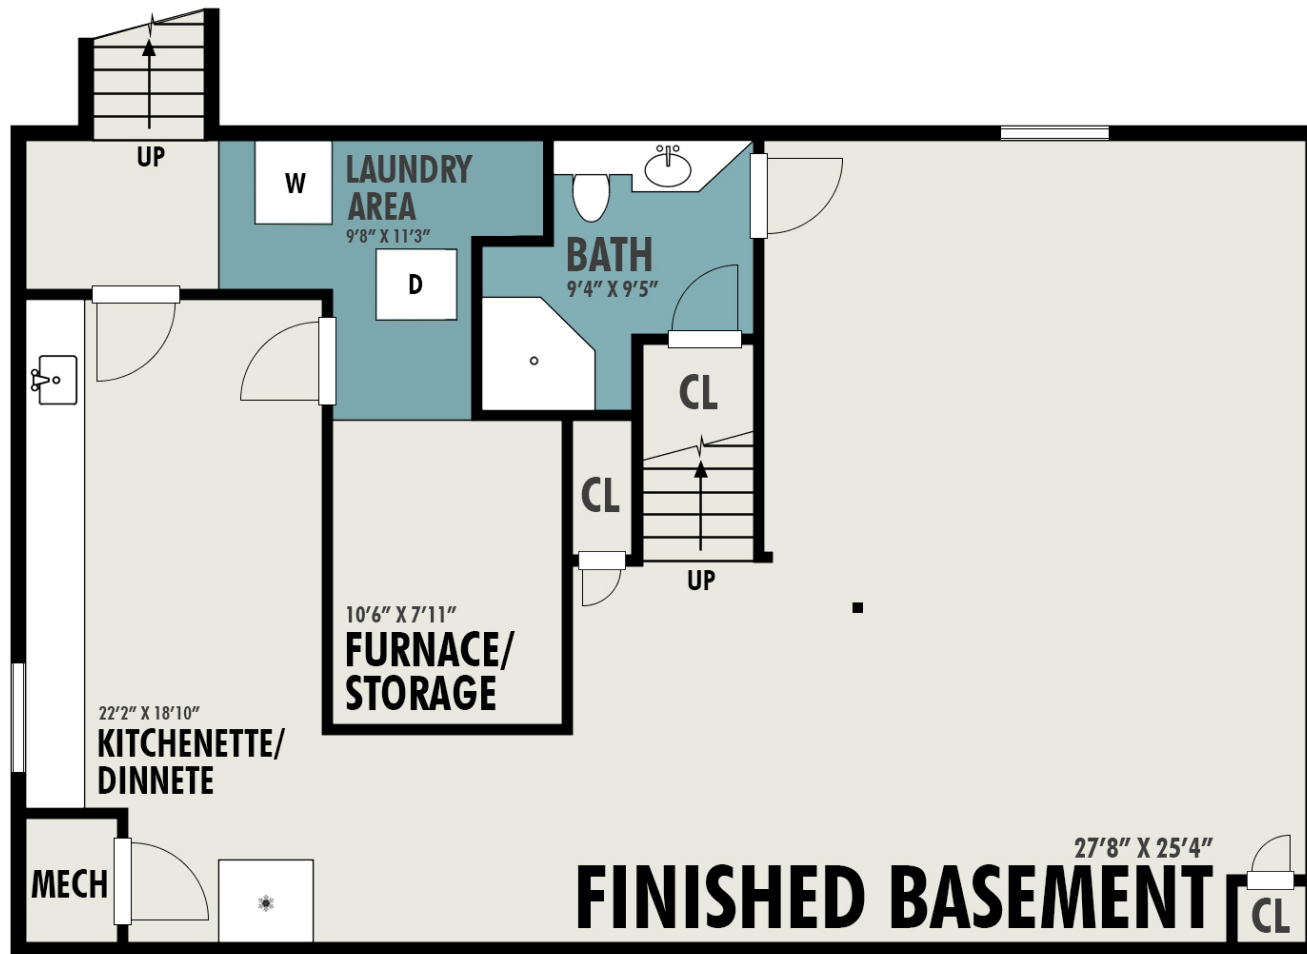

# 88 WALNUT ST - GROUND FLOOR

1514 SQ FT

ALL IMAGES, DIMENSIONS, AND OTHER INFORMATION CONTAINED HEREIN ARE APPROXIMATE AND FOR ILLUSTRATIVE PURPOSES ONLY. VISITORS SHALL NOT BE HELD BY ANY PARTY. NEXT FLOOR PHOTOS IMAGES NO REPRESENTATIONS OR WARRANTIES, AND DISCLOSURES ANY AND ALL LIABILITY ARISING FROM USE OF THIS INFORMATION. ALL INFORMATION HEREIN SHALL BE SUBJECT TO THE TERMS AND CONDITIONS FOUND AT [TEXT.WHOPHOTOS.COM/TC](http://TEXT.WHOPHOTOS.COM/TC).

# 88 WALNUT ST - BASEMENT

1236 SQ FT