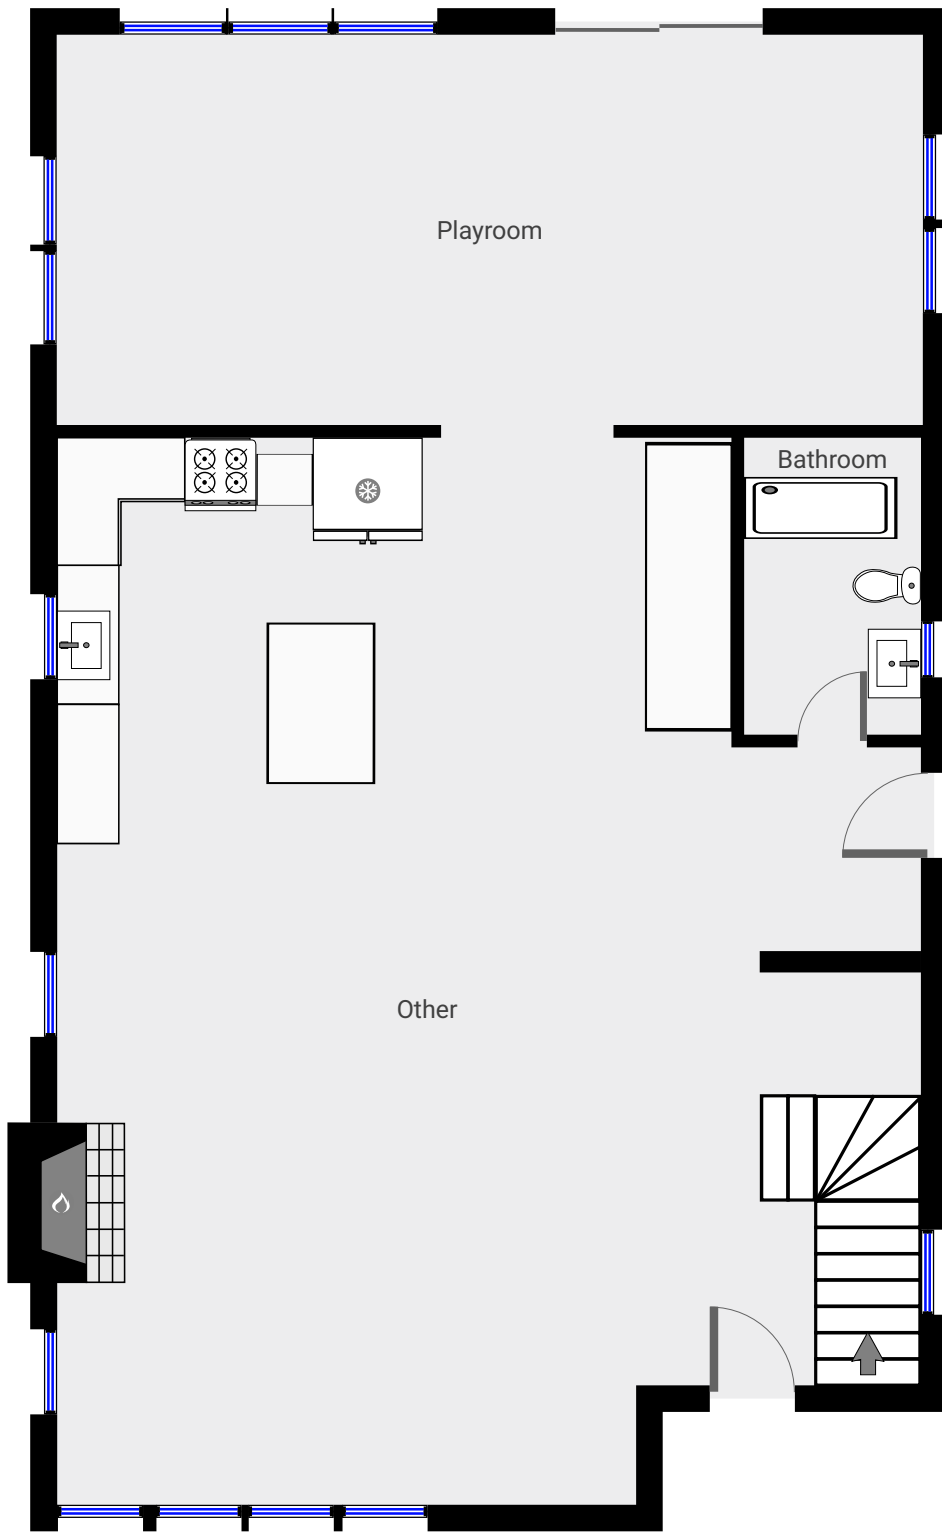

▼ 1st Floor

TOTAL AREA: 1297.98 sq ft • LIVING AREA: 1297.98 sq ft • ROOMS: 1

▼ 2nd Floor

TOTAL AREA: 908.67 sq ft • LIVING AREA: 908.67 sq ft • ROOMS: 4