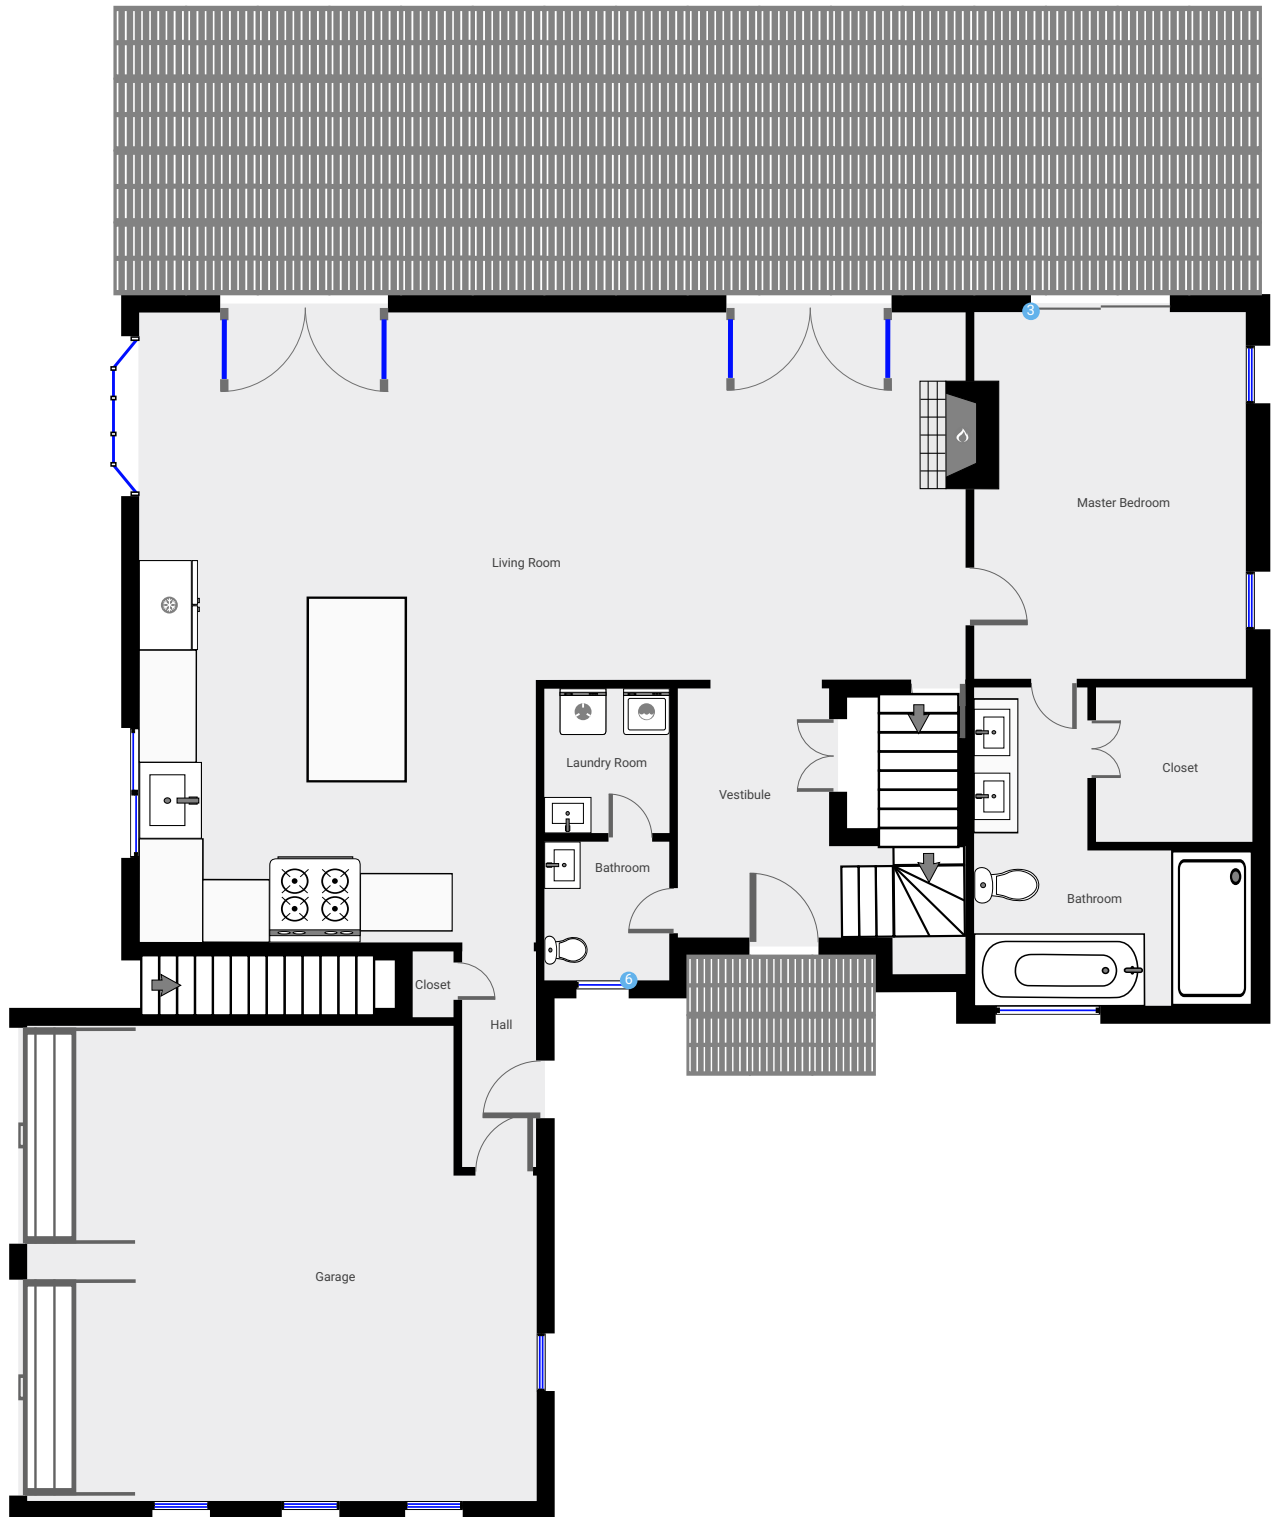

▼ 1st Floor

TOTAL AREA: 2206.12 sq ft • LIVING AREA: 1664.37 sq ft • ROOMS: 2

▼ 2nd Floor

TOTAL AREA: 1488.72 sq ft • LIVING AREA: 1435.67 sq ft • ROOMS: 4

▼ **Basement**

TOTAL AREA: 1489.93 sq ft • LIVING AREA: 1109.46 sq ft • ROOMS: 1