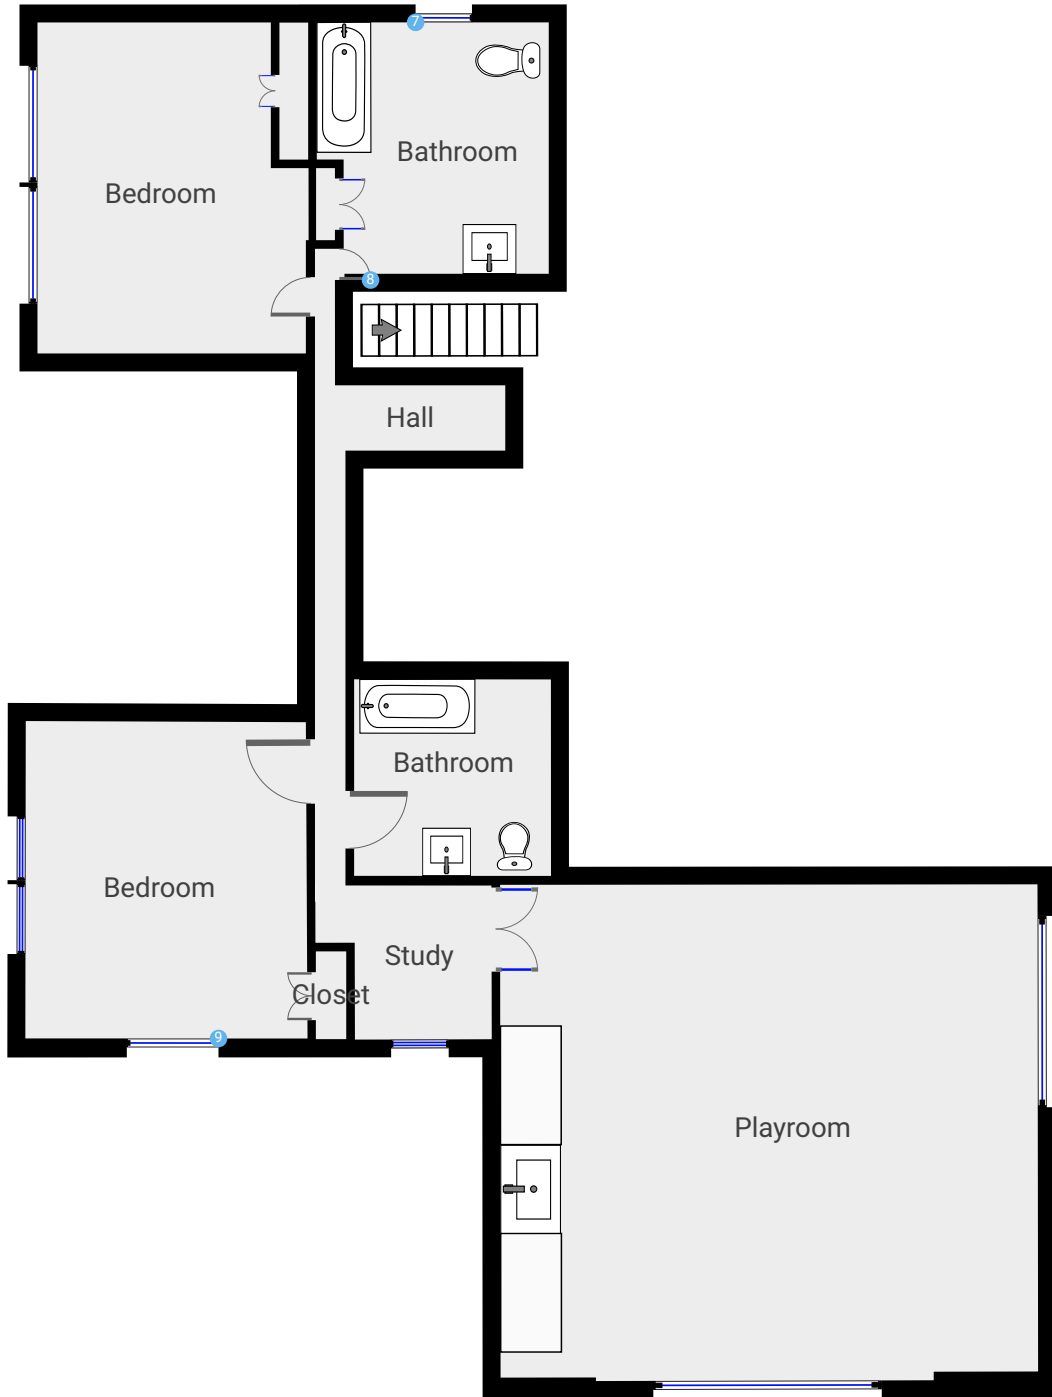

▼ 1st Floor

TOTAL AREA: 2206.12 sq ft • LIVING AREA: 1664.37 sq ft • ROOMS: 2

▼ 2nd Floor

TOTAL AREA: 1488.72 sq ft • LIVING AREA: 1435.67 sq ft • ROOMS: 4

▼ **Basement**

TOTAL AREA: 1489.93 sq ft • LIVING AREA: 1109.46 sq ft • ROOMS: 1