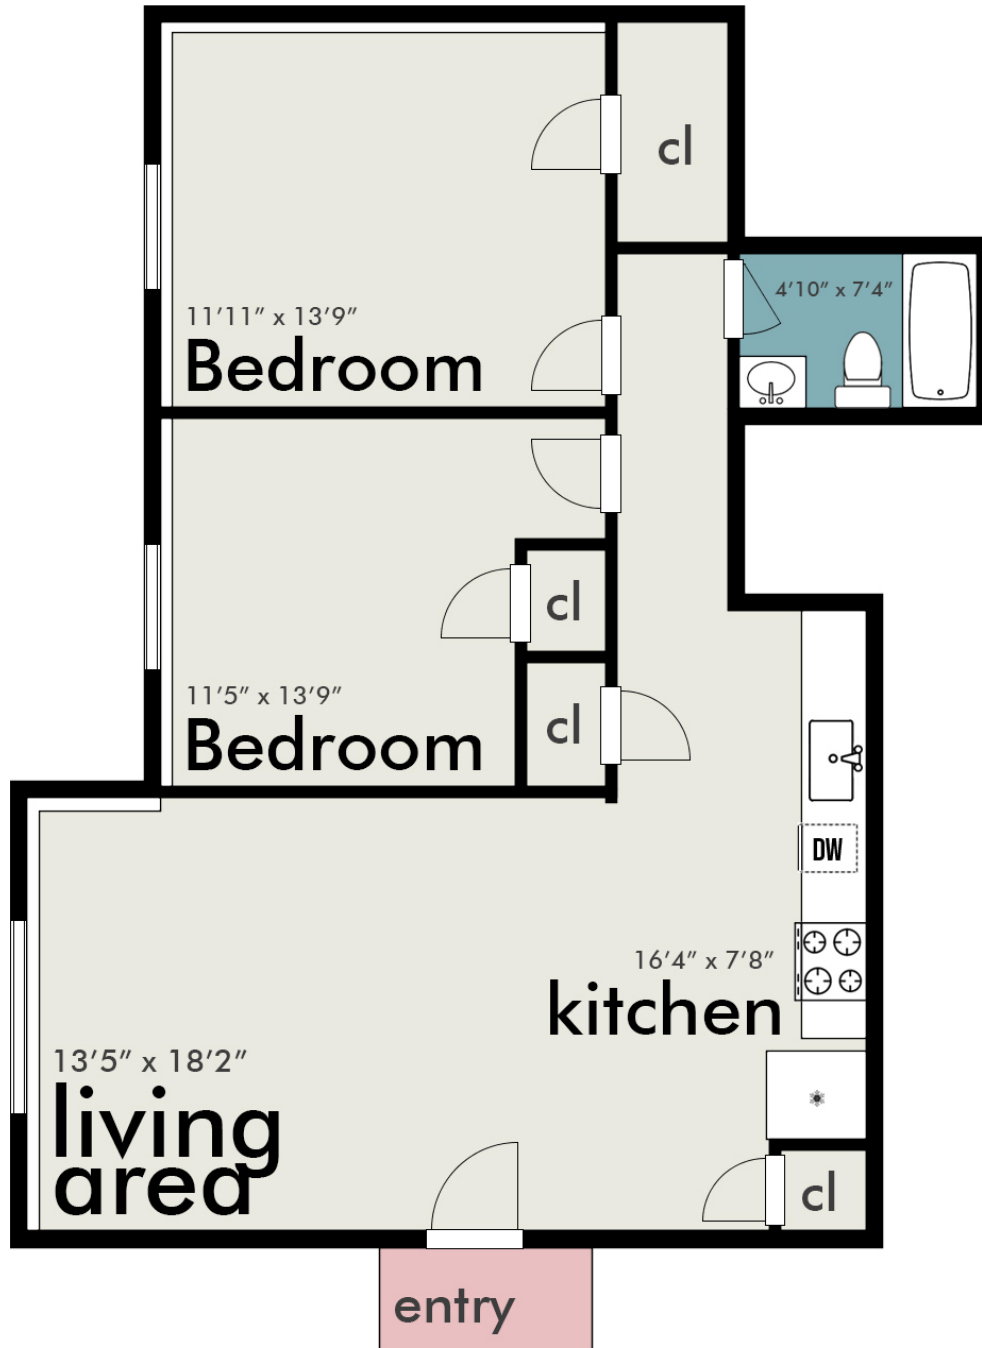

176 Swanson Rd UNIT 301 - 782 sq ft

ALL IMAGES, DIMENSIONS, AND OTHER INFORMATION CONTAINED HEREIN ARE APPROXIMATE AND FOR ILLUSTRATIVE PURPOSES ONLY, AND SHALL NOT BE BELIEVED UPON BY ANY PARTY. NEXT DOOR PHOTOS MAKES NO REPRESENTATIONS OR WARRANTIES, AND DISCLAIMS ANY AND ALL LIABILITY ARISING FROM USE OF THIS INFORMATION. ALL INFORMATION HEREIN SHALL BE SUBJECT TO THE TERMS AND CONDITIONS FOUND AT NEXTDOORPHOTOS.COM/TC